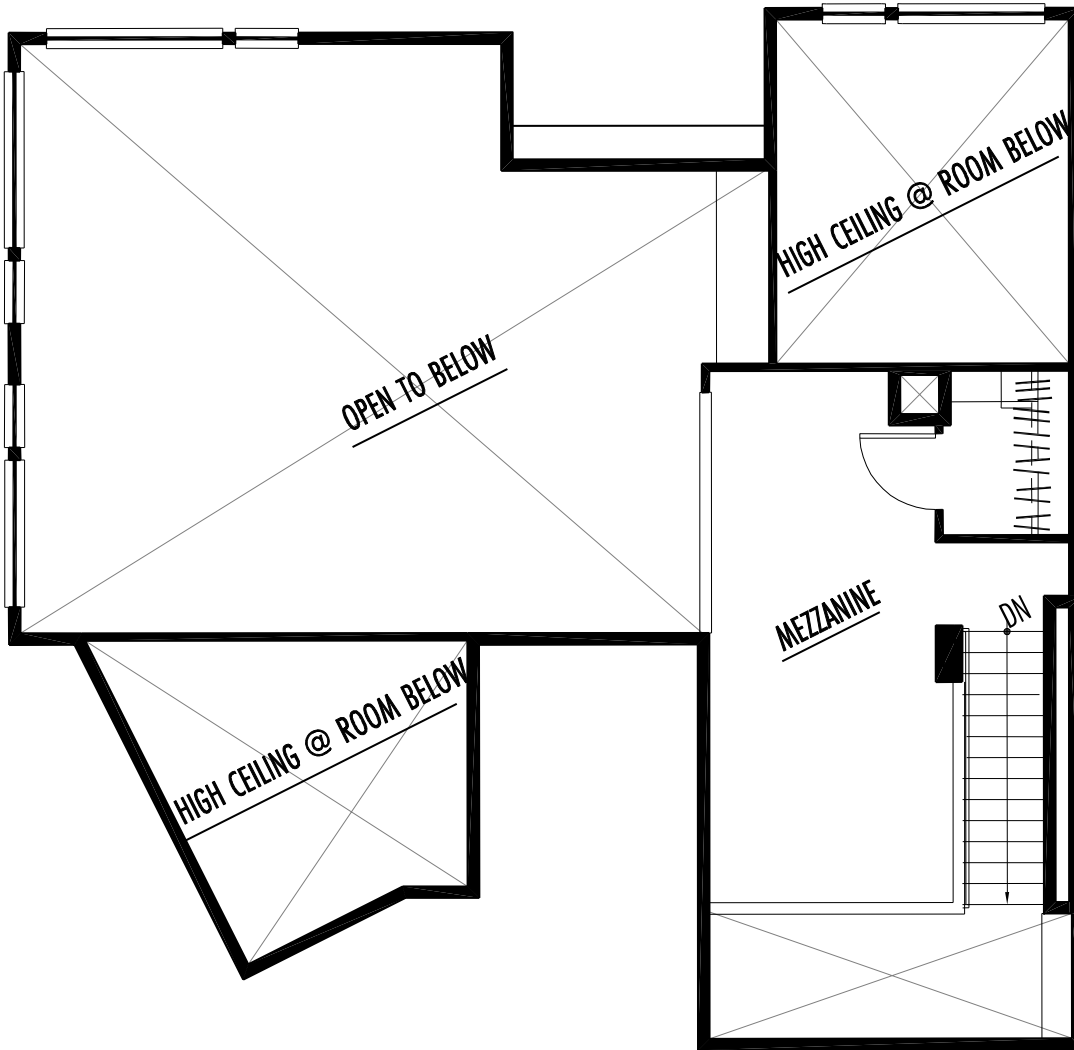

NOTES:

THE BALAZS

TWO BEDROOM | TWO BATH | + MEZZANINE

All renderings, floor plans and square footage are approximate. Prices are subject to change.

NOTES:

Five horizontal lines for notes.

MAIN FLOOR	1,593 SF
UPPER FLOOR	267 SF
TOTAL	1,860 SF

THE BALAZS

TWO BEDROOM | TWO BATH | + MEZZANINE

All renderings, floor plans and square footage are approximate. Prices are subject to change.