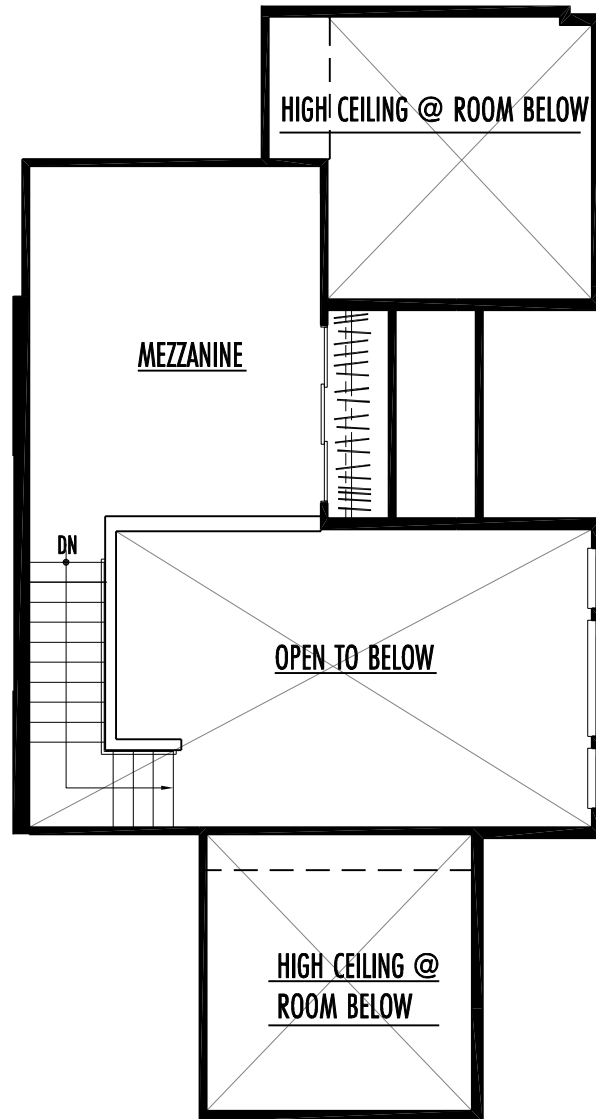

NOTES:

MAIN FLOOR	1,201 SF
UPPER FLOOR	218 SF
TOTAL	1,419 SF

THE ELLA

TWO BEDROOM | TWO BATH | DEN | + MEZZANINE

All renderings, floor plans and square footage are approximate. Prices are subject to change.

NOTES:

Four horizontal lines for notes.

MAIN FLOOR	1,201 SF
UPPER FLOOR	218 SF
TOTAL	1,419 SF

THE ELLA

TWO BEDROOM | TWO BATH | DEN | + MEZZANINE

All renderings, floor plans and square footage are approximate. Prices are subject to change.