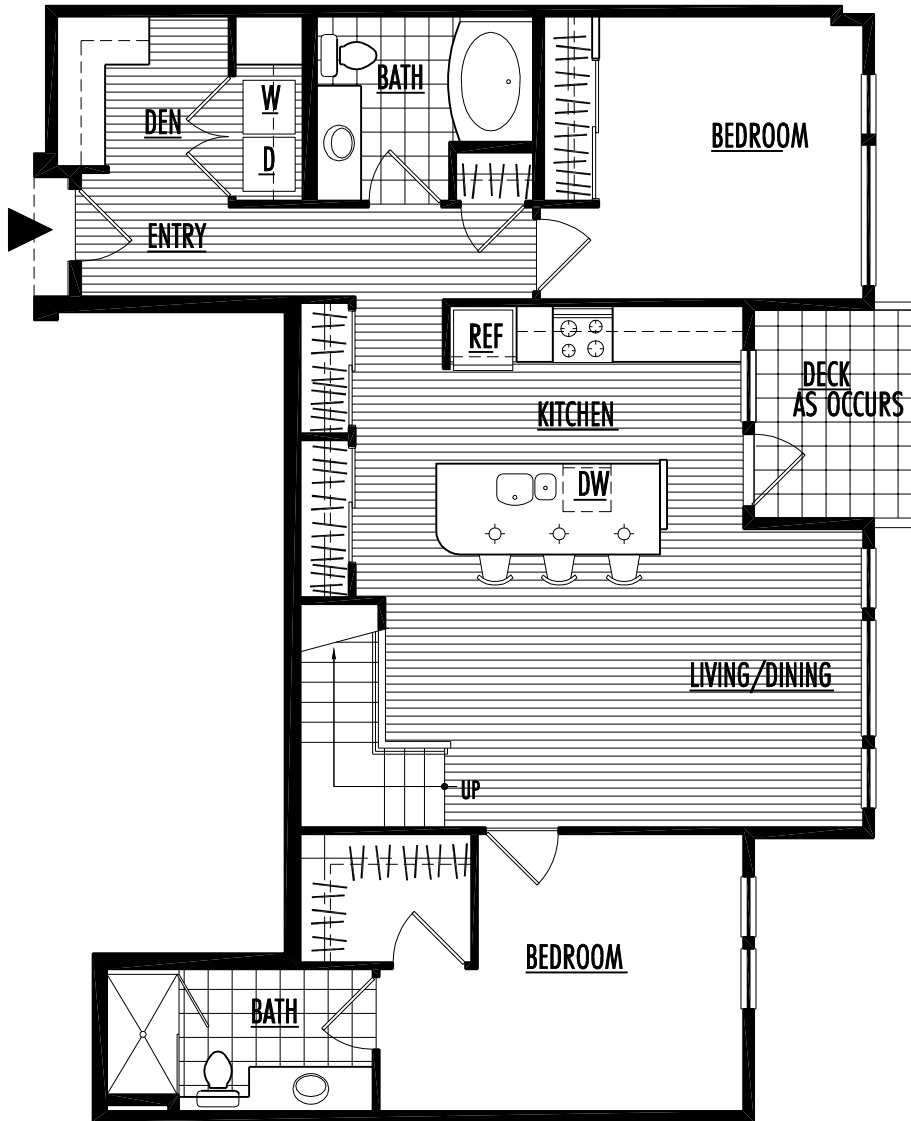

NOTES:

MAIN FLOOR	1,201 SF
UPPER FLOOR	218 SF
TOTAL	1,419 SF

THE ELLA

TWO BEDROOM | TWO BATH | DEN | + MEZZANINE

All renderings, floor plans and square footage are approximate. Prices are subject to change.

NOTES:

Four horizontal lines for notes.

MAIN FLOOR	1,201 SF
UPPER FLOOR	218 SF
TOTAL	1,419 SF

THE ELLA

TWO BEDROOM | TWO BATH | DEN | + MEZZANINE

All renderings, floor plans and square footage are approximate. Prices are subject to change.