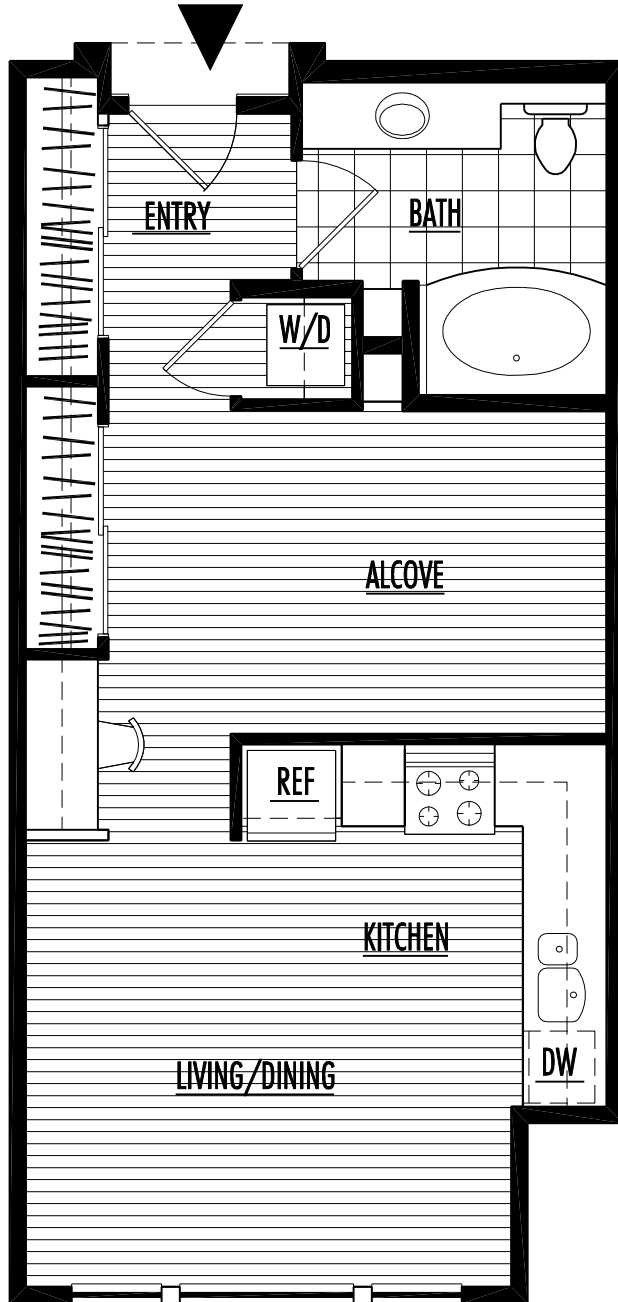

NOTES:

Four horizontal lines for notes.

TOTAL 553 SF

THE HENDRIX STUDIO | ALCOVE

All renderings, floor plans and square footage are approximate. Prices are subject to change.