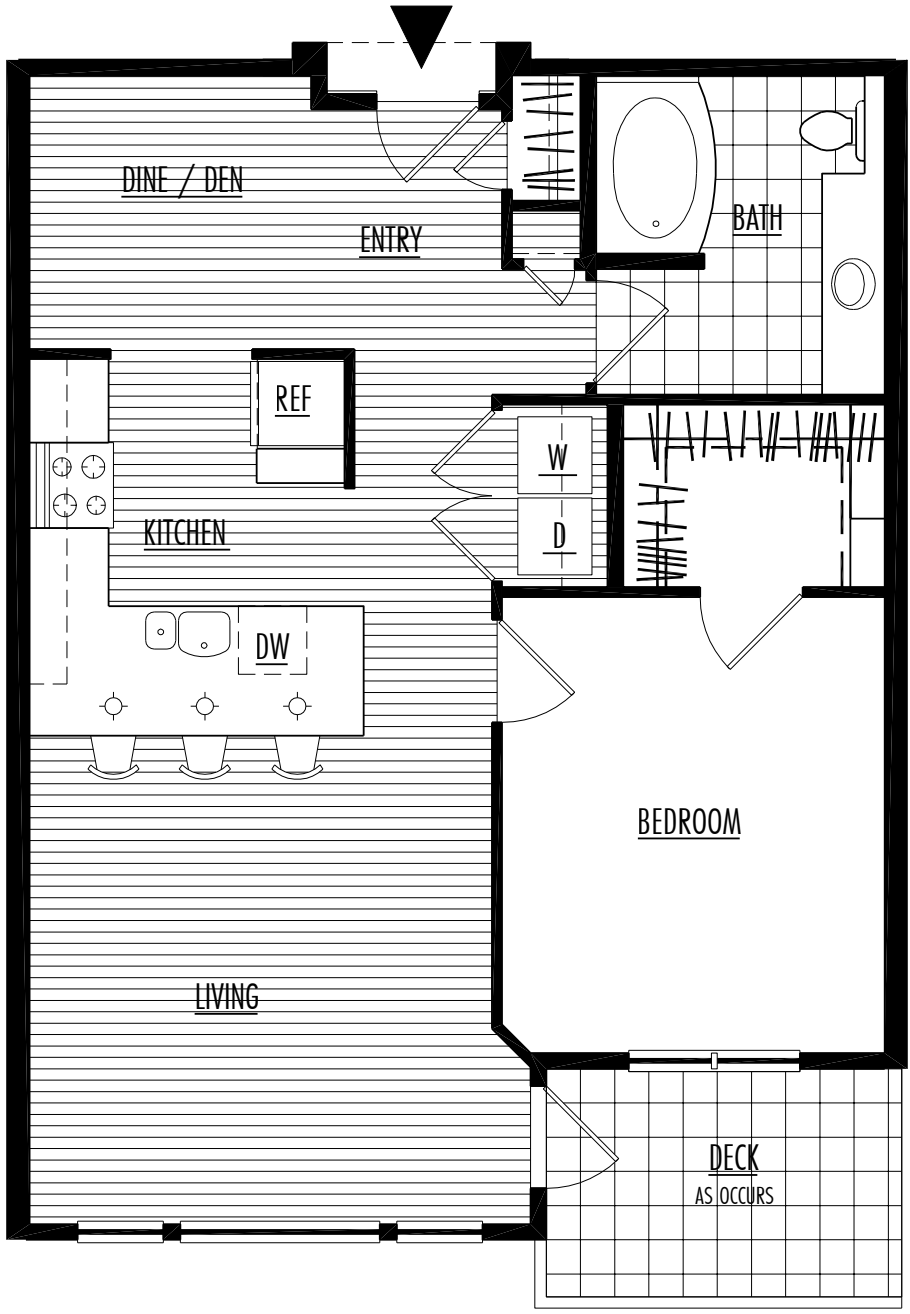

NOTES:

Four horizontal lines for notes.

TOTAL 834 SF

THE HENRY

ONE BEDROOM | DEN

All renderings, floor plans and square footage are approximate. Prices are subject to change.