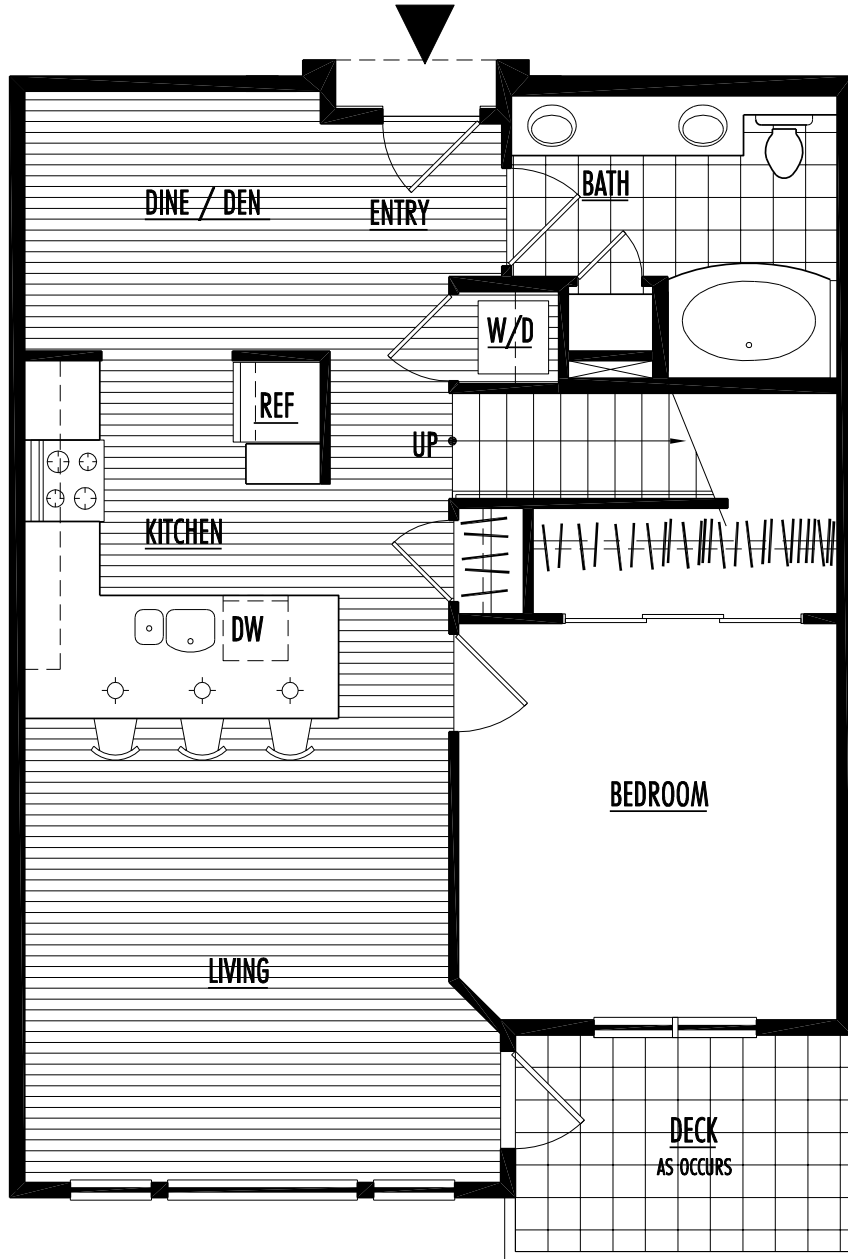

NOTES:

0	2	4	6	8
MAIN FLOOR	835 SF			
UPPER FLOOR	180 SF			
TOTAL	1,015 SF			

THE PORTER

ONE BEDROOM | DEN | + MEZZANINE

All renderings, floor plans and square footage are approximate. Prices are subject to change.

NOTES:

Five horizontal lines for notes.

0 2 4 6 8	
MAIN FLOOR	835 SF
UPPER FLOOR	180 SF
TOTAL	1,015 SF

THE PORTER

ONE BEDROOM | DEN | + MEZZANINE

All renderings, floor plans and square footage are approximate. Prices are subject to change.