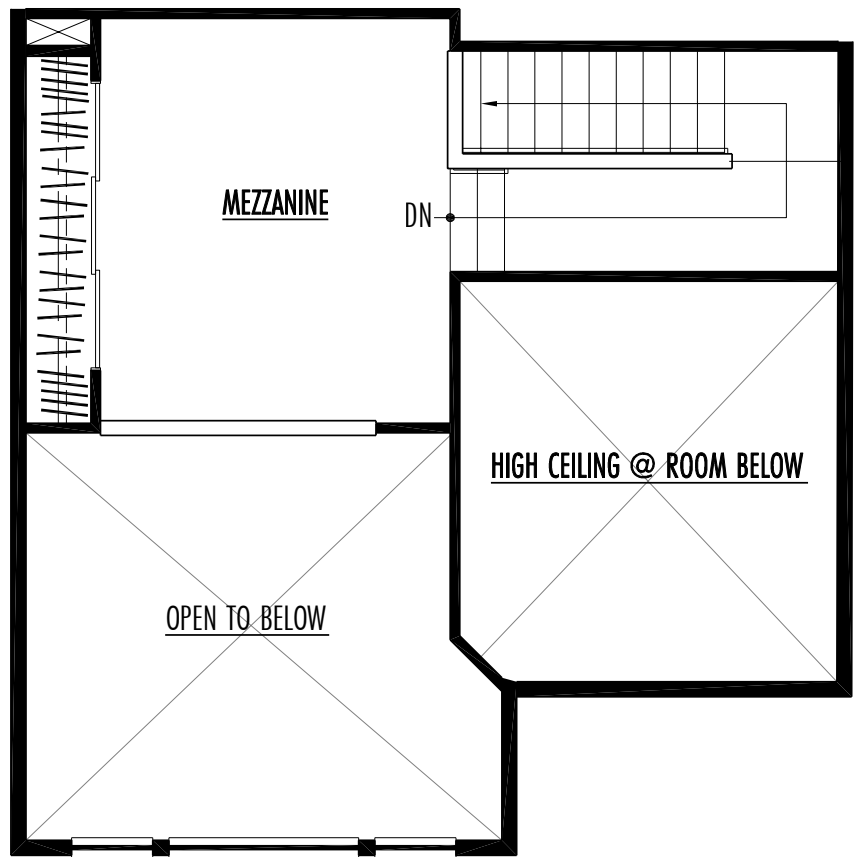

NOTES:

0	2	4	6	8
MAIN FLOOR	835 SF			
UPPER FLOOR	180 SF			
TOTAL	1,015 SF			

THE PORTER

ONE BEDROOM | DEN | + MEZZANINE

All renderings, floor plans and square footage are approximate. Prices are subject to change.

NOTES:

Five horizontal lines for notes.

0 2 4 6 8	
MAIN FLOOR	835 SF
UPPER FLOOR	180 SF
TOTAL	1,015 SF

THE PORTER

ONE BEDROOM | DEN | + MEZZANINE

All renderings, floor plans and square footage are approximate. Prices are subject to change.