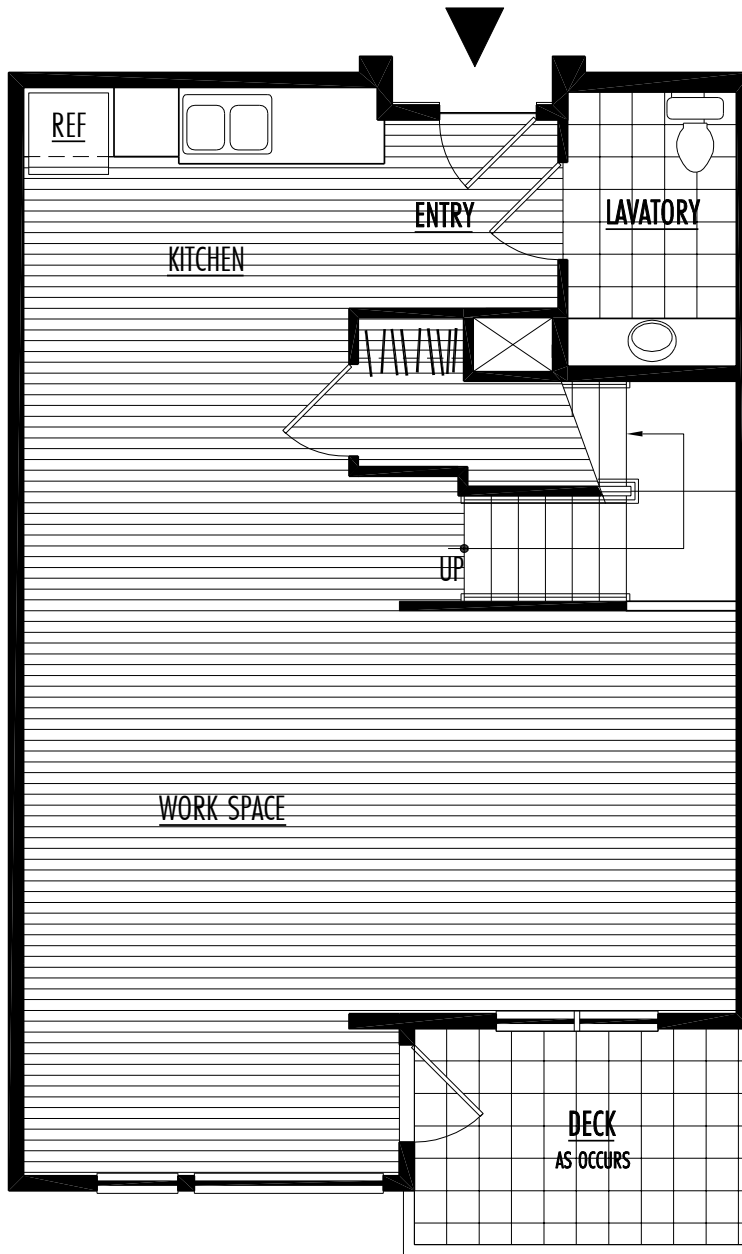

NOTES:

0 2 4 6 8	
MAIN FLOOR	697 SF
LOWER FLOOR	731 SF
TOTAL	1,428 SF

THE QUINCY

LIVE WORK

All renderings, floor plans and square footage are approximate. Prices are subject to change.

NOTES:

THE QUINCY

LIVE WORK

All renderings, floor plans and square footage are approximate. Prices are subject to change.