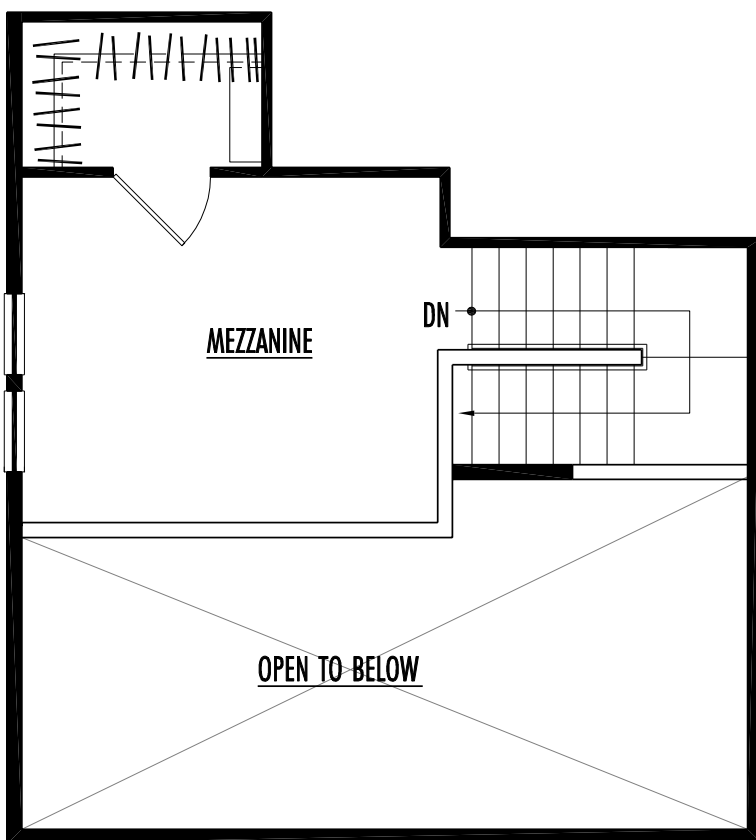

NOTES:

THE RUBY

STUDIO | + MEZZANINE

All renderings, floor plans and square footage are approximate. Prices are subject to change.

NOTES:

Five horizontal lines for notes.

0 2 4 6 8	
MAIN FLOOR	703 SF
UPPER FLOOR	200 SF
TOTAL	903 SF

THE RUBY

STUDIO | + MEZZANINE

All renderings, floor plans and square footage are approximate. Prices are subject to change.